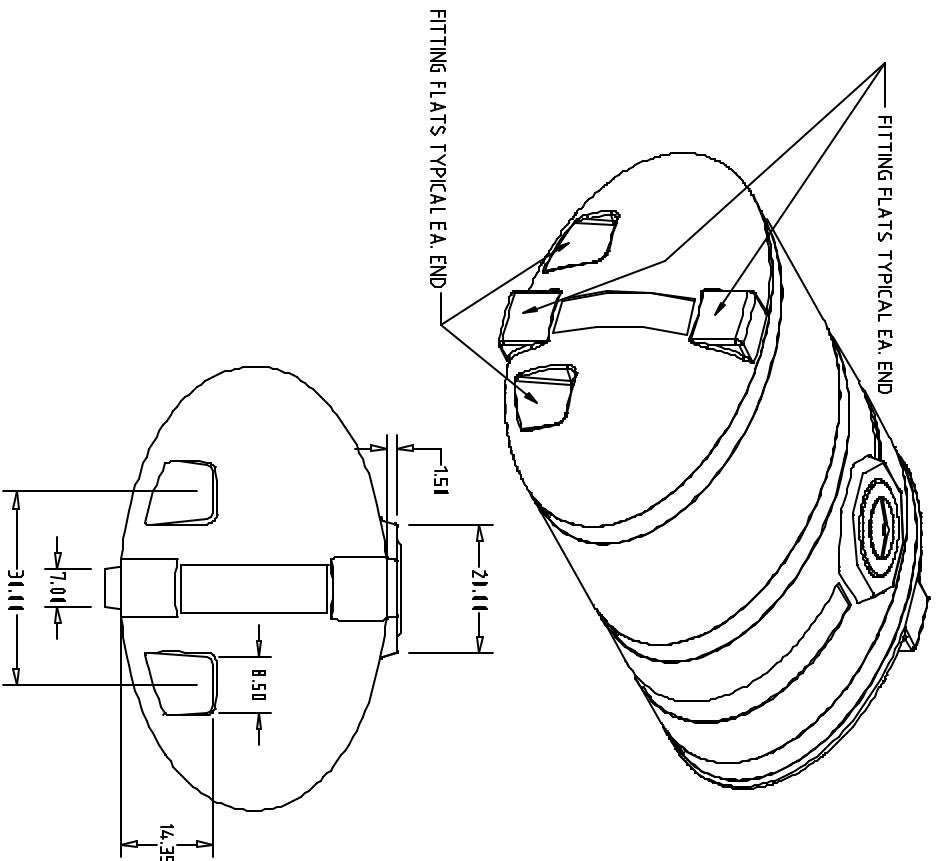

HE0750-69

REV	DESCRIPTION	DATE	APPRD.

DRAWN / DATE		MATERIAL / SHOT WEIGHT	
REH/2/14/02		M111	M134
			U625
			P938
			220

DRAWN / DATE		MATERIAL / SHOT WEIGHT		CLIENT / DESCRIPTION	
REH/2/14/02		M111	M134		
			U625		
			P938		
			220		

ALL DIMENSIONS ARE IN DECIMAL INCHES  
TOLERANCES UNLESS OTHERWISE SPECIFIED  
+ .5% @ 68° F

NOTES:  
1. .330 NOMINAL WALL  
2. BLACK, GREY, WHITE,  
OR YELLOW COLOR

ACE 750 GALLON ELLIPTICAL TANK

SCALE N.S. PART NO. HE0750-69