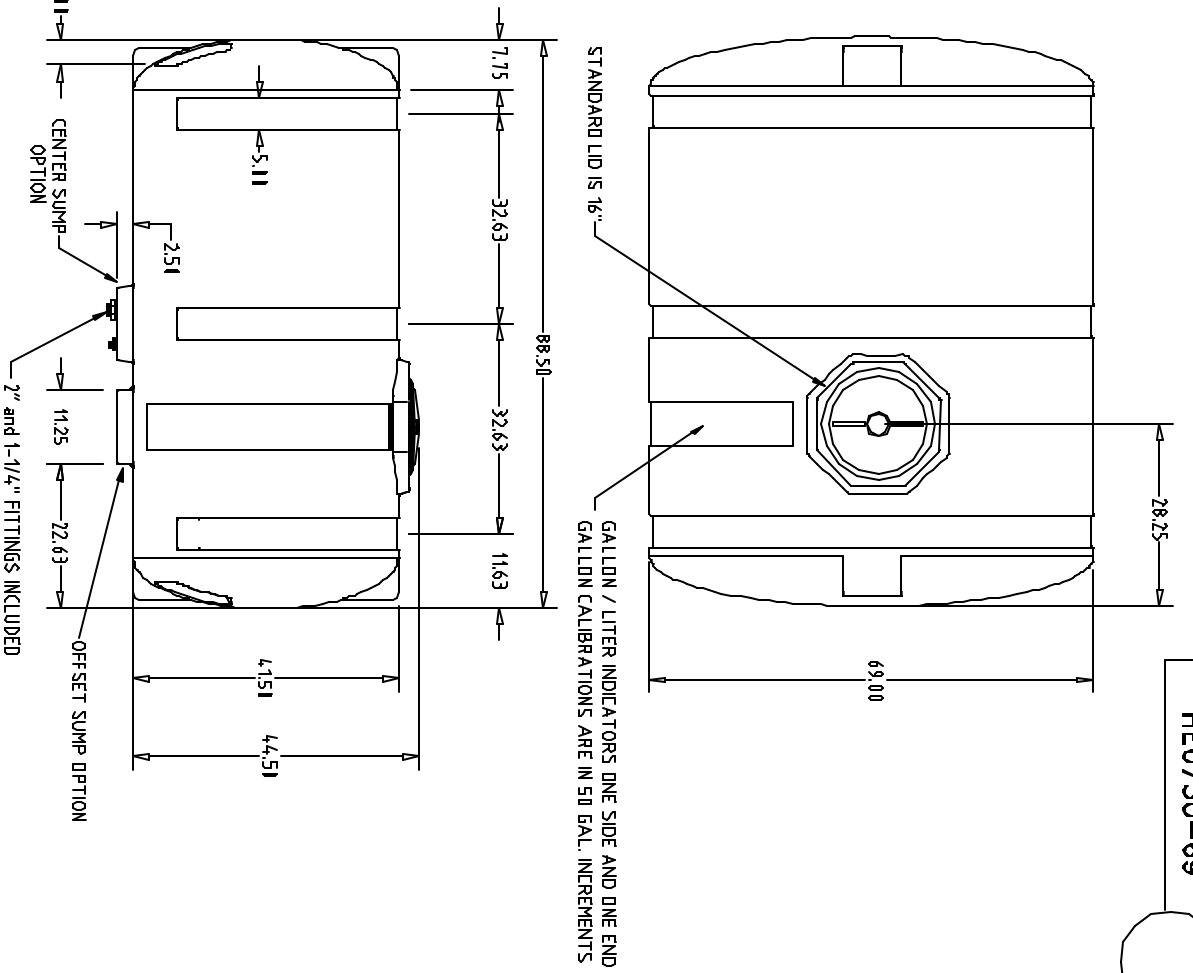

HE0750-69

REV	DESCRIPTION	DATE	APPRD.

DRAWN / DATE		MATERIAL / SHOT WEIGHT	
REH/2/14/02		M111	M134
			U625
			P938
			220

DRAWN / DATE		MATERIAL / SHOT WEIGHT		CLIENT / DESCRIPTION	
REH/2/14/02		M111	M134		
			U625		
			P938		
			220		

ALL DIMENSIONS ARE IN DECIMAL INCHES  
TOLERANCES UNLESS OTHERWISE SPECIFIED  
+ .5% @ 68° F

NOTES:  
1. .330 NOMINAL WALL  
2. BLACK, GREY, WHITE,  
OR YELLOW COLOR

ACE 750 GALLON ELLIPTICAL TANK

SCALE N.S. PART NO. HE0750-69