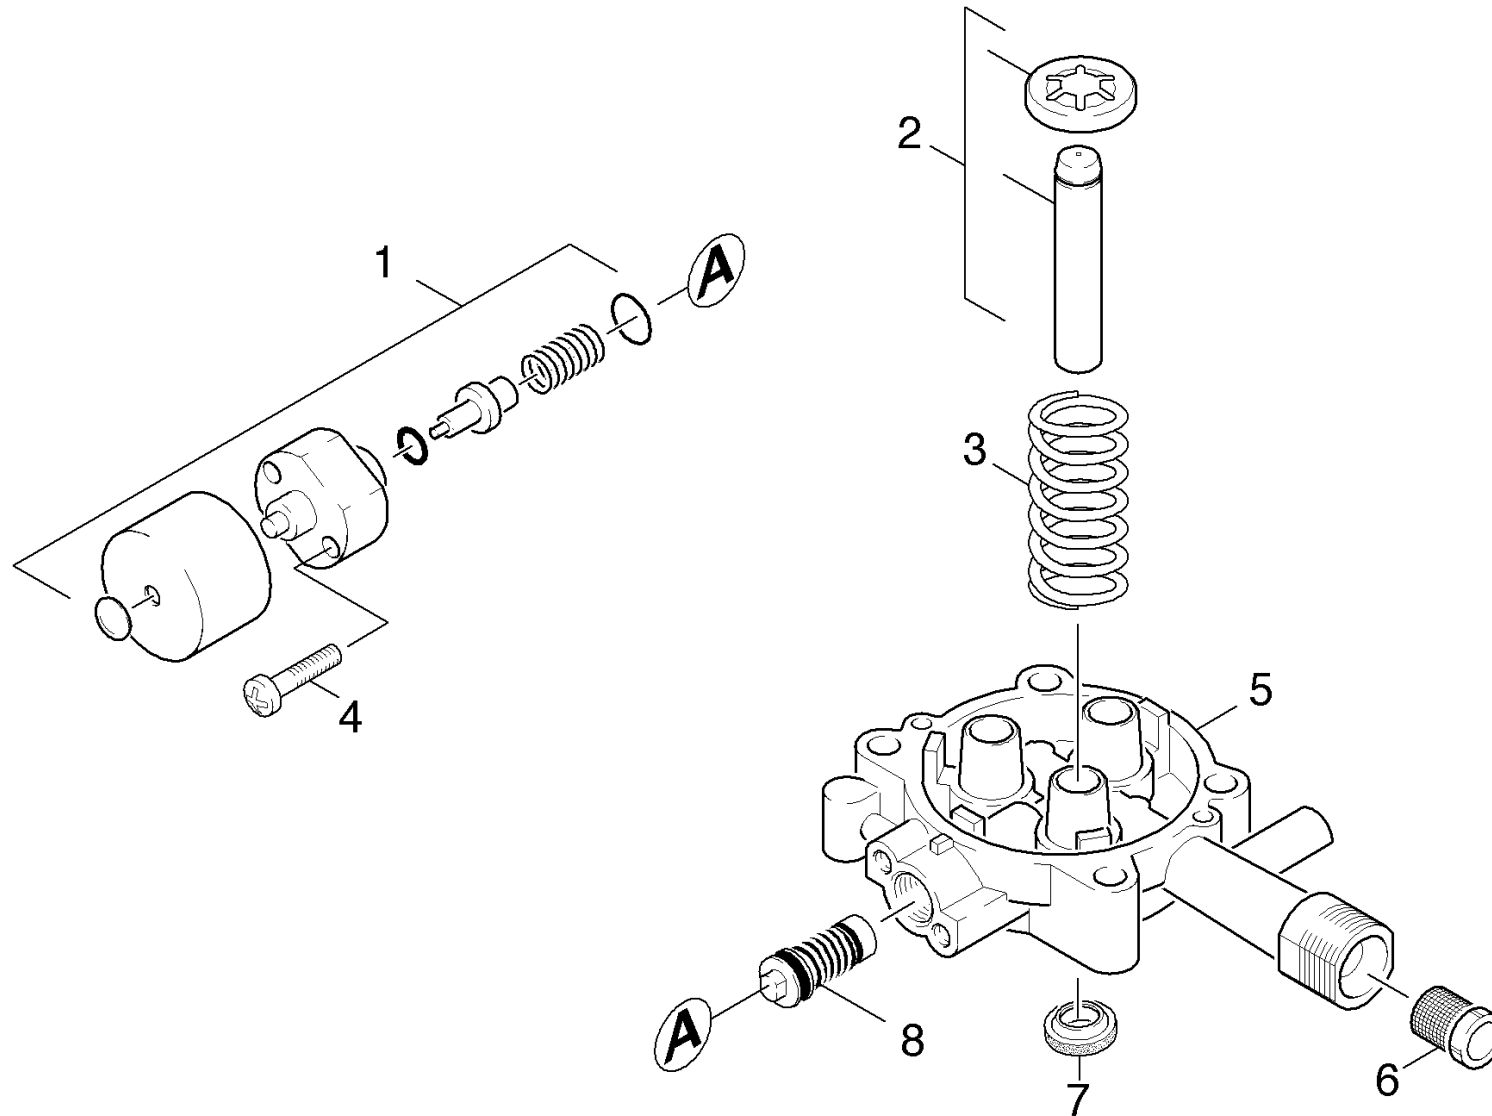

2.2 Piston

2.2 Piston

POS

1	VALVE 60 GRD	45803600	1
2	PISTON KPL.	45532150	3
3	PRESSURE SPRING	53323910	3
4	M6 X 30MM TORX DRIVE PAN HD THREAD	73030660	2
5	PISTON GUIDANCE	50608380	1
6	FILTER	64142520	1
7	NUTRING 12X20X4/6	63653930	3
8	SPILL VALVE	45910400	1