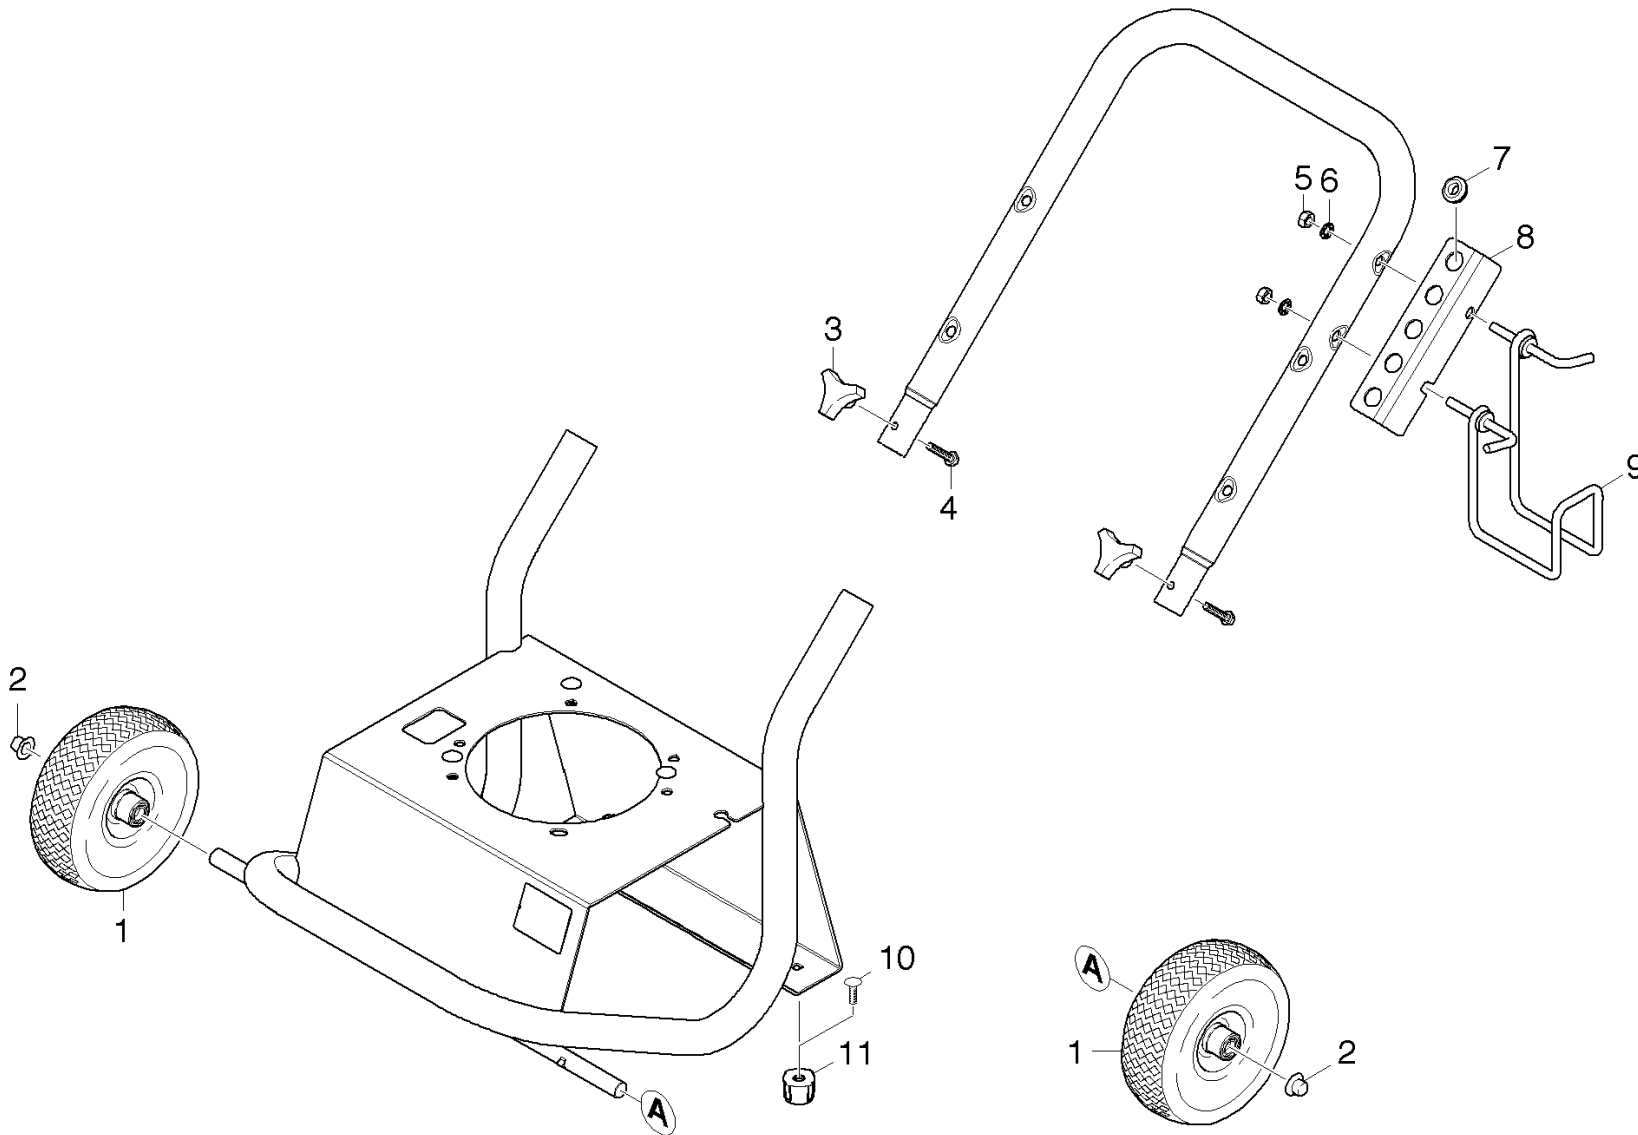

2.0 Pump set

2.1 Cylinder head

2.2 Piston

3.0 Motor

3.1 Motor

3.2 Transmission

4.0 Accessories

1.0 Frame

1.0 Frame

POS

1	WHEEL 10" X 3.50" PNEU	91890070	2
2	CAP BLACK PLASTIC,5/8"FASTENER	91825060	2
3	KNOB 1/4"-20,3PT. STAR	91823530	2
4	1/4-20 x 1-1/2 GR 2 HEX BOLT ZINC	91963070	2
5	5/16"-18 FINISHED HEX NUT ZINC	53101050	2
6	5/16 INTERNAL L/W .332 ID X .620 OD ZINC	91980030	2
7	HANGER LT SIDE	91420150	1
10	5/16-18 X 1/2 CARRIAGE BOLT A307 BLK	91963080	2
11	RUBBER DAMPENER 5/16"-18FEMALE 2001	91834050	2

2.0 Pump set

2.1 Cylinder head
2.2 Piston

2.1 Cylinder head

2.1 Cylinder head

POS

1	NOZZLE INSERT	47690400	2
2	O-RING 9,0 X 1,5	63623840	2
3	THROTTLE	40301090	1
5	JOINING PIECE	40301250	1
6	GROOVED RING 12X20X5.3/2.8	63653940	3
7	VALVE	45803300	3
8	CYLINDER HEAD	55502940	1
9	PLATE	50030620	1
10	VALVE	45803310	3
11	GASKET 11 X 2	63632730	3
12	DRAIN PLUG	41320070	3
13	SPARE PARTS KIT	28838620	1
14	WASHER	51159030	3
19	M8-1.25 X 75MM CLS 8.8 DIN 931	73040750	4

POS

1	PUMP SHAFT (VERT.)	91540310	1
2	SEAL RING	73670180	1
3	HOUSING-VERTICAL	91350010	1
4	OIL 1 LITRE	62880500	1
5	O RING 80 X 3	63624710	1
6	BALL BEARING 6304 SKF	74010380	1
7	SWASH PLATE	64012890	1
8	M6 X 19 TORX DRIVE W/WASHER SEMS CLASS	63040480	1
9	5/16" SPLIT LOCK WASHER ZINC	51156560	4
10	5/16-24UNF X 1.75 SOCKET HEAD CAP SCREW	91960330	4