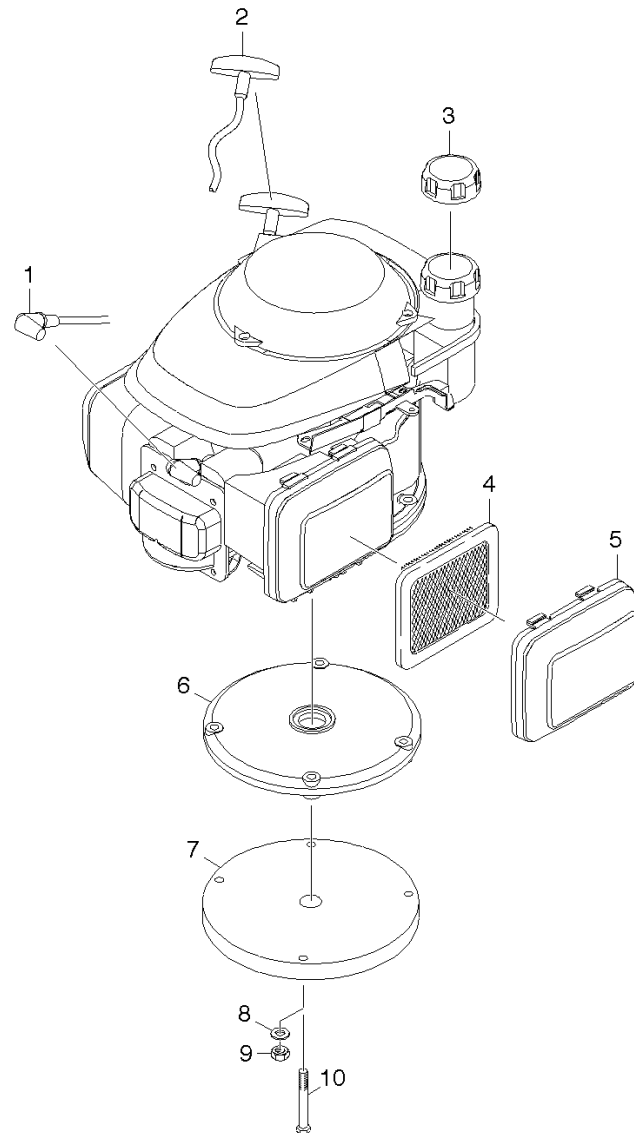

2.0 Pump set

2.1 Cylinder head
2.2 Piston

2.1 Cylinder head

2.1 Cylinder head

POS

1	NOZZLE INSERT	47690400	2
2	O-RING 9,0 X 1,5	63623840	2
3	THROTTLE	40301090	1
5	JOINING PIECE	40301250	1
6	GROOVED RING 12X20X5.3/2.8	63653940	3
7	VALVE	45803300	3
8	CYLINDER HEAD	55502940	1
9	PLATE	50030620	1
10	VALVE	45803310	3
11	GASKET 11 X 2	63632730	3
12	DRAIN PLUG	41320070	3
13	SPARE PARTS KIT	28838620	1
14	WASHER	51159030	3
19	M8-1.25 X 75MM CLS 8.8 DIN 931	73040750	4

2.2 Piston

2.2 Piston

POS

1	VALVE 60 GRD	45803600	1
2	PISTON KPL.	45532150	3
3	PRESSURE SPRING	53323910	3
4	M6 X 30MM TORX DRIVE PAN HD THREAD	73030660	2
5	PISTON GUIDANCE	50608380	1
6	FILTER	64142520	1
7	NUTRING 12X20X4/6	63653930	3
8	SPILL VALVE	45910400	1

3.0 Motor

3.1 Motor
3.2 Transmission

3.1 Motor

3.1 Motor

POS

2	HANDLE	64915030	1
3	GC 160 GAS CAP	91945480	1
4	AIR FILTER ELEMENT	64917260	1
5	COVER	91945430	1

3.2 Transmission

3.2 Transmission

POS

1	PUMP SHAFT (VERT.)	91540310	1
2	SEAL RING	73670180	1
3	HOUSING-VERTICAL	91350010	1
4	OIL 1 LITRE	62880500	1
5	O RING 80 X 3	63624710	1
6	BALL BEARING 6304 SKF	74010380	1
7	SWASH PLATE	64012890	1
8	M6 X 19 TORX DRIVE W/WASHER SEMS CLASS	63040480	1
9	5/16" SPLIT LOCK WASHER ZINC	51156560	4
10	5/16-24UNF X 1.75 SOCKET HEAD CAP SCREW	91960330	4