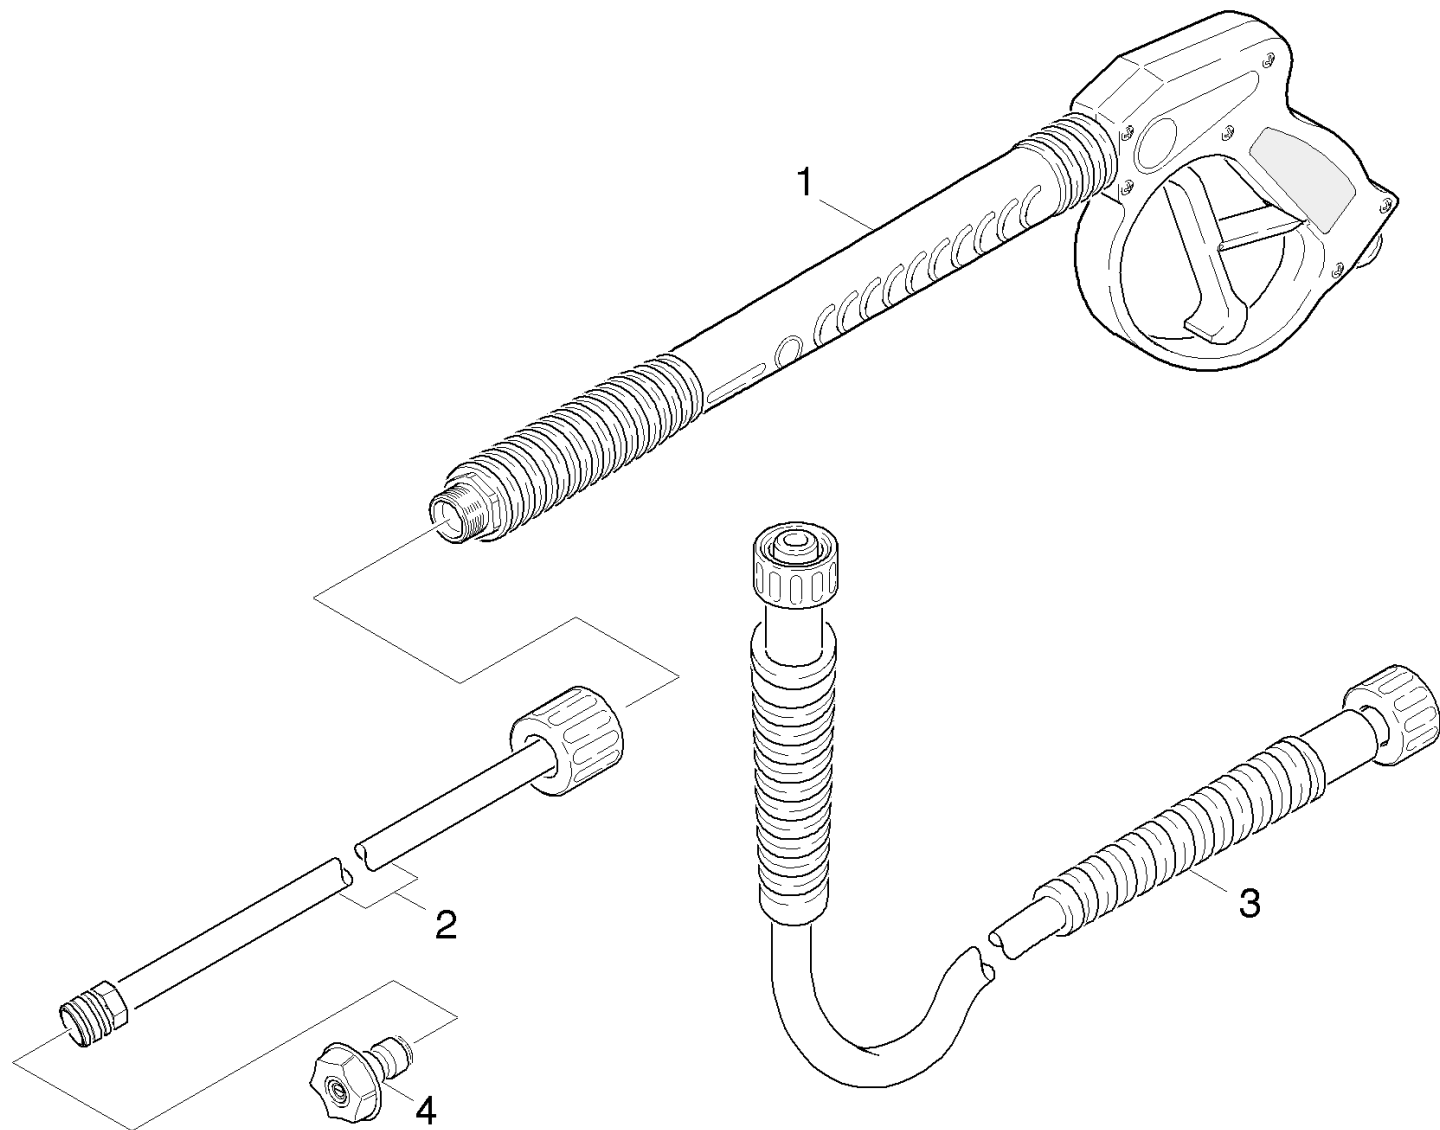

4.0 Accessories

4.0 Accessories

POS

1	TRIGGER GUN, AL BIT	91120140	1
2	SPRAY LANCE	91125100	1
3	HP HOSE DN6/35'/2500/KA/BLK/PLSTC	91623160	1
4	MC Q/C NOZZLE KIT (0325)	91040270	1