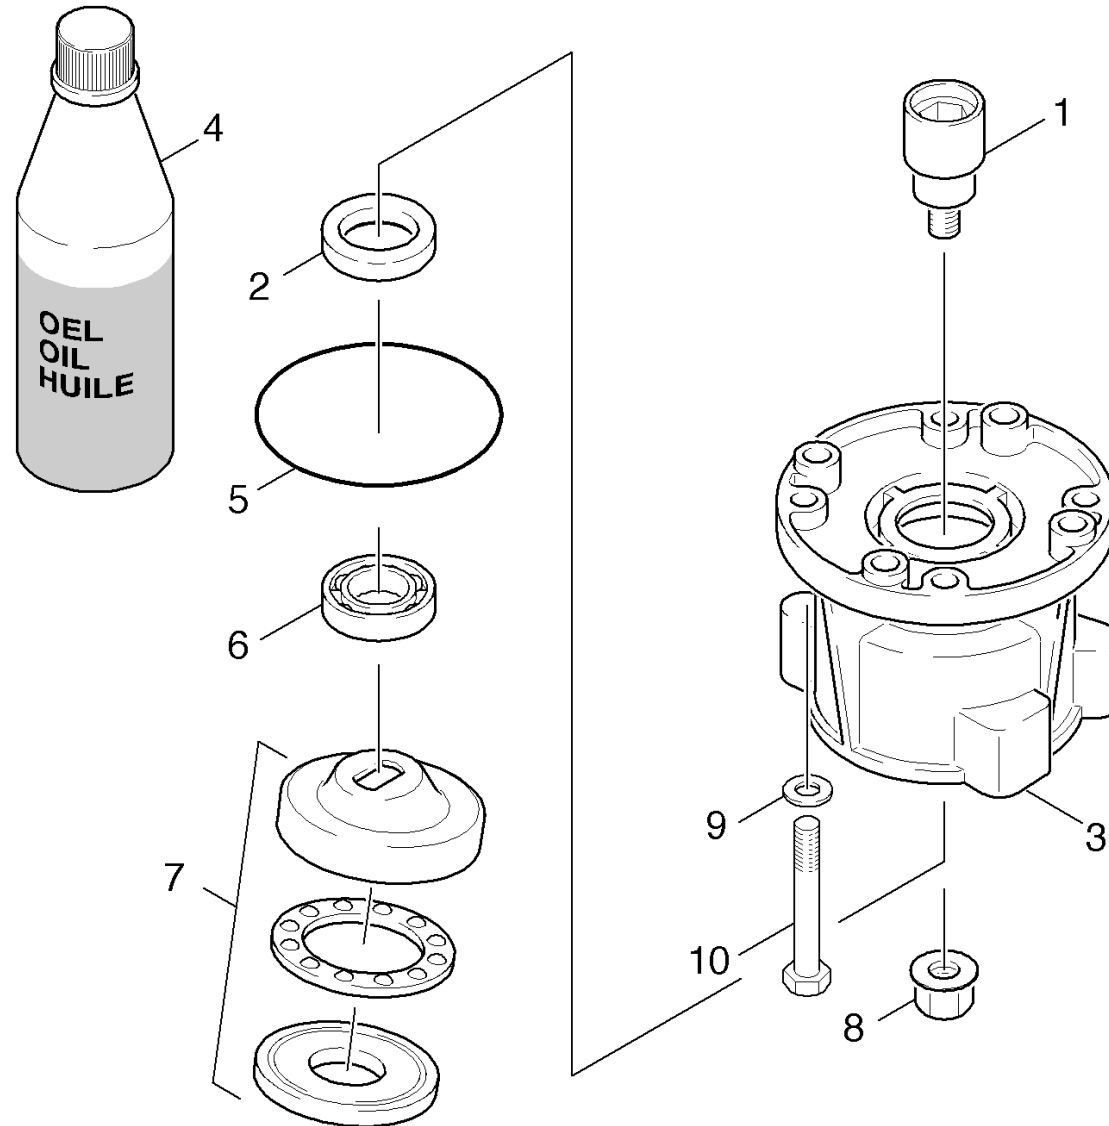

2.0 Pump set

2.1 Cylinder head
2.2 Piston

2.1 Cylinder head

2.1 Cylinder head

POS

1	NOZZLE INSERT	47690400	2
2	O-RING 9,0 X 1,5	63623840	2
3	THROTTLE	40301090	1
5	JOINING PIECE	40301250	1
6	GROOVED RING 12X20X5.3/2.8	63653940	3
7	VALVE	45803300	3
8	CYLINDER HEAD	55502940	1
9	PLATE	50030620	1
10	VALVE	45803310	3
11	GASKET 11 X 2	63632730	3
12	DRAIN PLUG	41320070	3
13	SPARE PARTS KIT	28838620	1
14	WASHER	51159030	3
19	M8-1.25 X 75MM CLS 8.8 DIN 931	73040750	4

3.0 Motor

3.1 Motor
3.2 Transmission

3.1 Motor

3.1 Motor

POS

2	HANDLE	64915030	1
3	GC 160 GAS CAP	91945480	1
4	AIR FILTER ELEMENT	64917260	1
5	COVER	91945430	1

3.2 Transmission

3.2 Transmission

POS

1	PUMP SHAFT (VERT.)	91540310	1
2	SEAL RING	73670180	1
3	HOUSING-VERTICAL	91350010	1
4	OIL 1 LITRE	62880500	1
5	O RING 80 X 3	63624710	1
6	BALL BEARING 6304 SKF	74010380	1
7	SWASH PLATE	64012890	1
8	M6 X 19 TORX DRIVE W/WASHER SEMS CLASS	63040480	1
9	5/16" SPLIT LOCK WASHER ZINC	51156560	4
10	5/16-24UNF X 1.75 SOCKET HEAD CAP SCREW	91960330	4