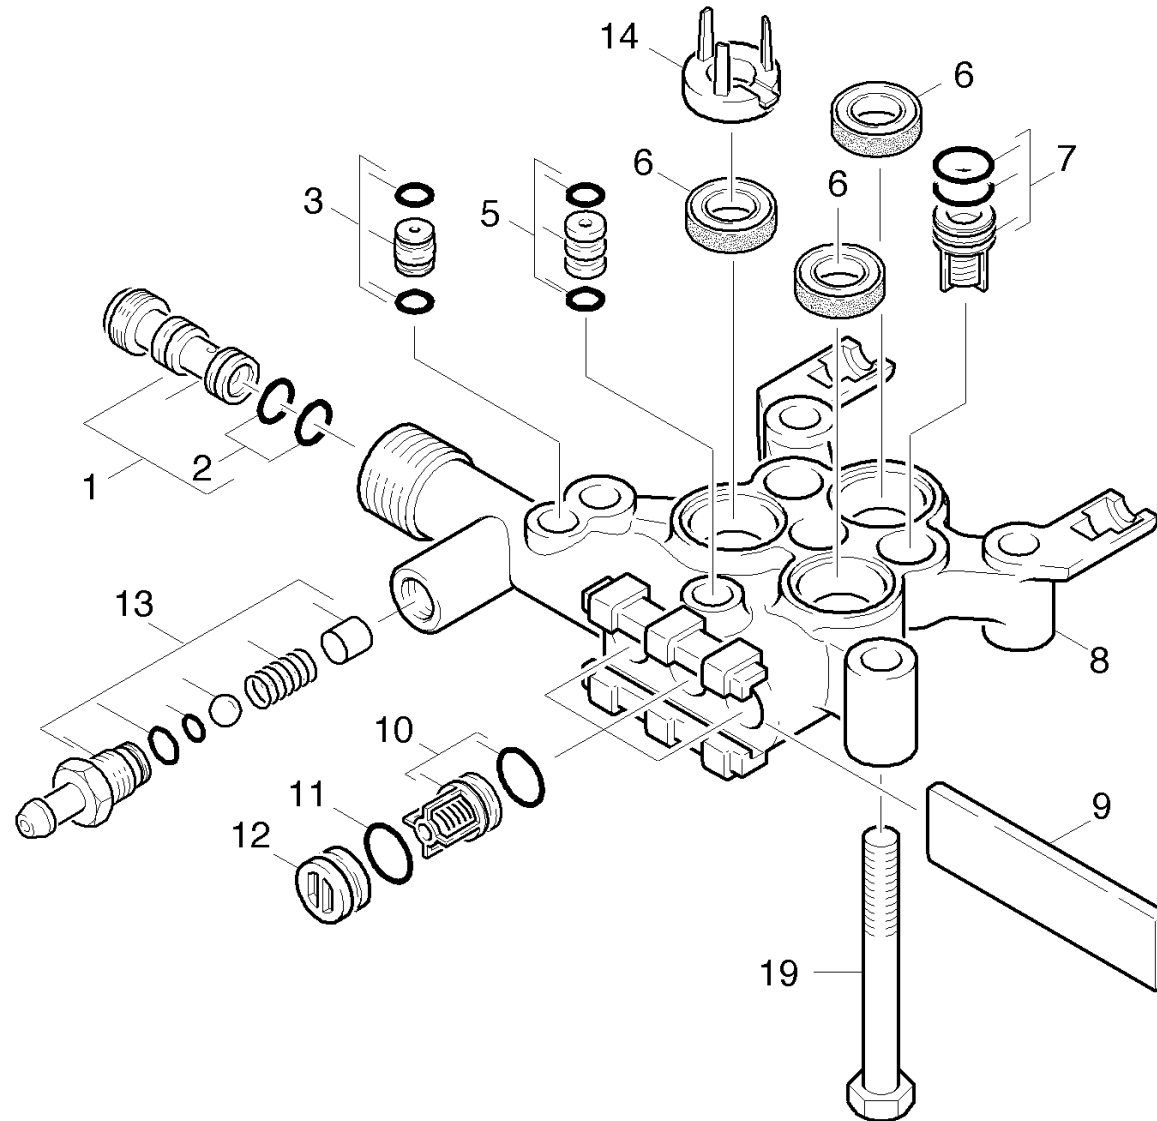

2.0 Pump set

2.1 Cylinder head

2.2 Piston

3.0 Motor

3.1 Motor

3.2 Transmission

4.0 Accessories

1.0 Frame

1.0 Frame

POS

1	WHEEL 10" X 3.50" PNEU	91890070	2
2	CAP BLACK PLASTIC,5/8"FASTENER	91825060	2
3	KNOB 1/4"-20,3PT. STAR	91823530	2
4	1/4-20 x 1-1/2 GR 2 HEX BOLT ZINC	91963070	2
5	5/16"-18 FINISHED HEX NUT ZINC	53101050	2
6	5/16 INTERNAL L/W .332 ID X .620 OD ZINC	91980030	2
7	HANGER LT SIDE	91420150	1
10	5/16-18 X 1/2 CARRIAGE BOLT A307 BLK	91963080	2
11	RUBBER DAMPENER 5/16"-18FEMALE 2001	91834050	2

2.0 Pump set

2.1 Cylinder head
2.2 Piston

2.1 Cylinder head

2.1 Cylinder head

POS

1	NOZZLE INSERT	47690400	2
2	O-RING 9,0 X 1,5	63623840	2
3	THROTTLE	40301090	1
5	JOINING PIECE	40301250	1
6	GROOVED RING 12X20X5.3/2.8	63653940	3
7	VALVE	45803300	3
8	CYLINDER HEAD	55502940	1
9	PLATE	50030620	1
10	VALVE	45803310	3
11	GASKET 11 X 2	63632730	3
12	DRAIN PLUG	41320070	3
13	SPARE PARTS KIT	28838620	1
14	WASHER	51159030	3
19	M8-1.25 X 75MM CLS 8.8 DIN 931	73040750	4

POS

1	PUMP SHAFT (VERT.)	91540310	1
2	SEAL RING	73670180	1
3	HOUSING-VERTICAL	91350010	1
4	OIL 1 LITRE	62880500	1
5	O RING 80 X 3	63624710	1
6	BALL BEARING 6304 SKF	74010380	1
7	SWASH PLATE	64012890	1
8	M6 X 19 TORX DRIVE W/WASHER SEMS CLASS	63040480	1
9	5/16" SPLIT LOCK WASHER ZINC	51156560	4
10	5/16-24UNF X 1.75 SOCKET HEAD CAP SCREW	91960330	4